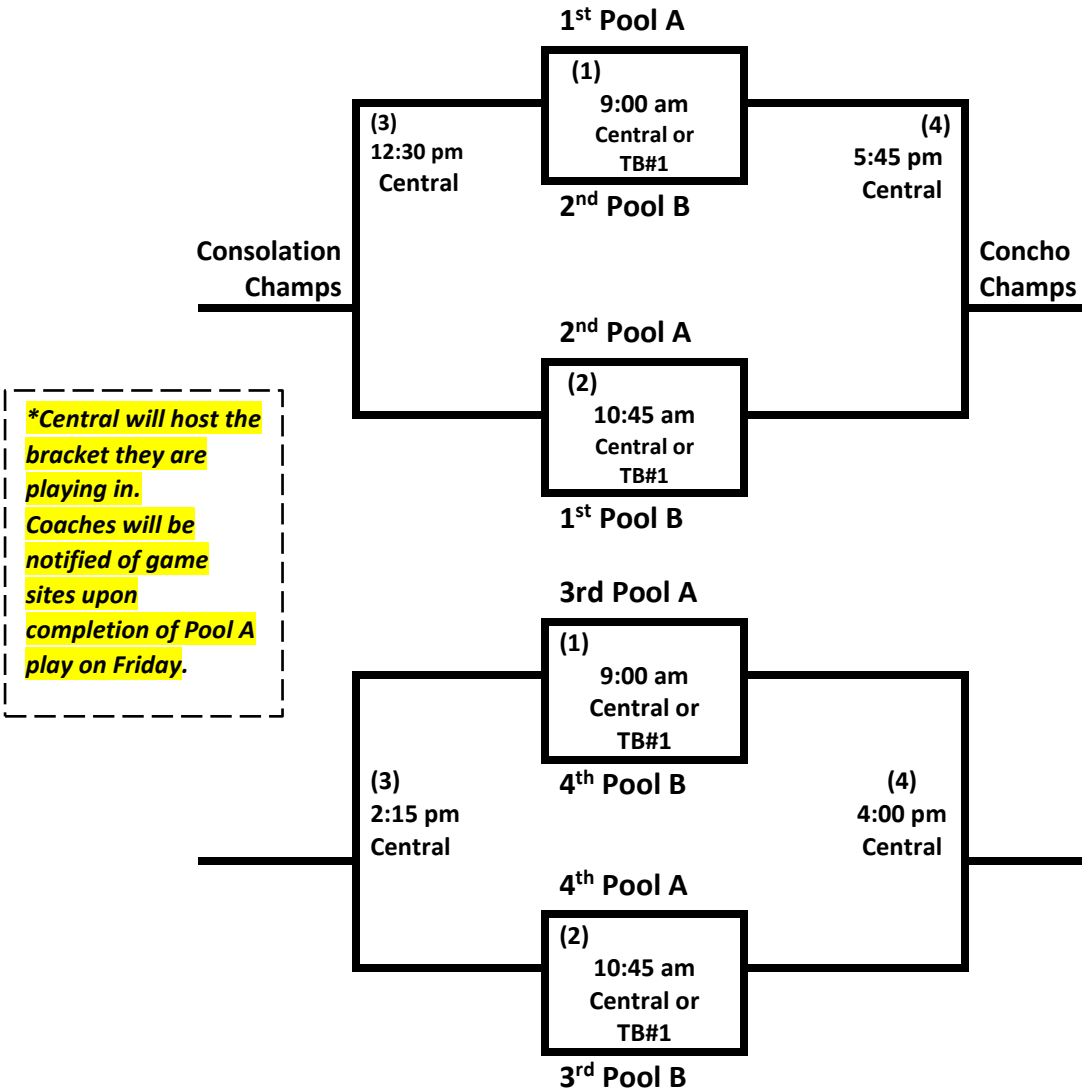

Concho Division		
Pool A		Pool B
Central		Coahoma
Greenwood		Lamesa
Levelland		Temple
Chisholm Trail		Pampa

Concho Division

Concho Pool Play											
Friday/Feb. 23rd – Pool A					Site	Friday/Feb. 23rd – Pool B					Site
9:00	Central	Vs	Chisholm Trail	Central	Central	9:00	Temple	Vs	Pampa	TB#1	
10:45	Central	Vs	Greenwood	Central	Central	10:45	Temple	Vs	Lamesa	TB#1	
12:30	Greenwood	Vs	Levelland	Central	Central	12:30	Lamesa	Vs	Coahoma	TB#1	
2:15	Levelland	Vs	Chisholm Trail	Central	Central	2:15	Coahoma	Vs	Pampa	TB#1	
4:00	Chisholm Trail	Vs	Greenwood	Central	Central	4:00	Pampa	Vs	Lamesa	TB#1	
5:45	Central	Vs	Levelland	Central	Central	5:45	Temple	Vs	Coahoma	TB#1	

Concho Bracket Play

Saturday, February 24th