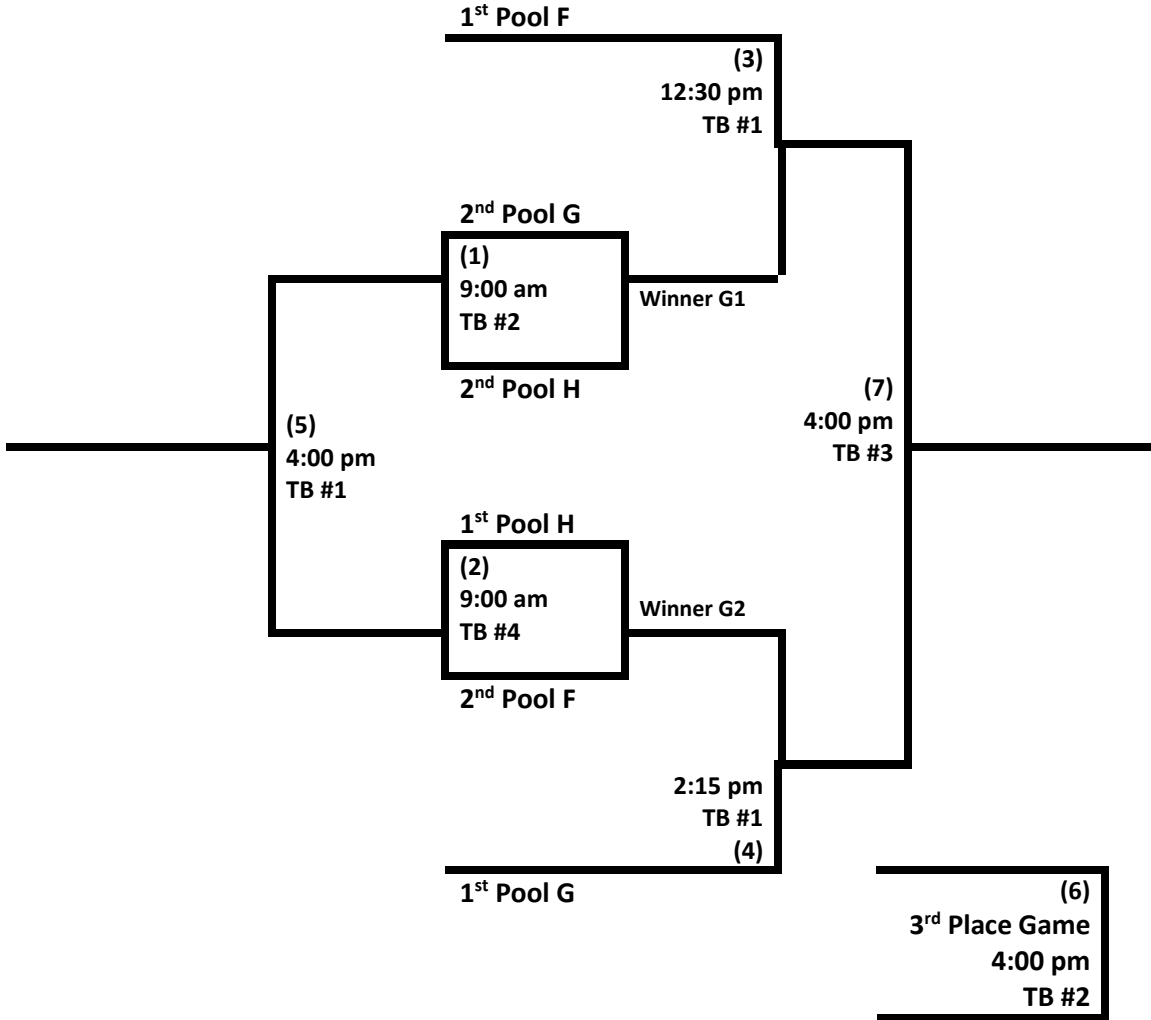

Cactus Championship Bracket Play –

Saturday, February 24th